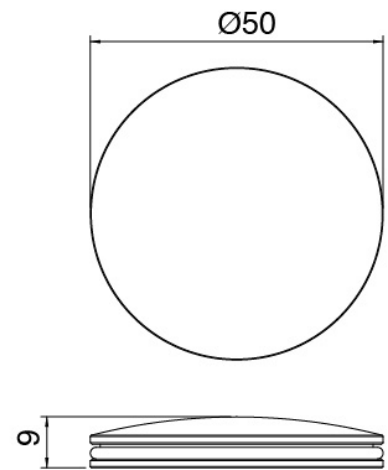

Disk handle

Cod: 2700PA02A00

Disk handle for built-in elements