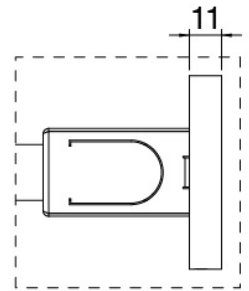

Ceiling shower arm

Cod: 2700BR02A00

Ceiling shower arm (150mm)

Shower head

Cod: 2700SO01A00

JK21 shower head Diam. 345mm with rain, nebulizers, waterfall and RGB - h90mm

Concealed part

Cod: 33000803A00

3-way concealed thermostatic mixer - concealed parts

In-line concealed valves

Cod: 2700Y407AA0

In-line concealed valves - external parts

Disk handle

Cod: 2700PA02A00

Disk handle for built-in elements

Thermostatic control

Cod: 2700T550AA0

Concealed thermostatic mixer - external parts

Electrical control unit

Cod: 2700EL01A00

Electrical control unit for showerhead RGB complete with control unit

Finiture disponibili:

finiture speciali su richiesta salvo quantitativi minimi di ordine garantiti