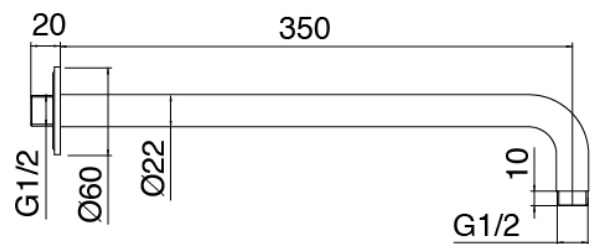

Modern - Shower arm with shower head and hand shower

Codice kit: 2700 DDI-090

Shower arm with shower head, hand shower and built-in mixer – 2 exits

Componenti

Shower arm

Cod: 3300BR01A00

Shower arm

Shower head

Cod: 3300SO01A00

Antilimescale showerhead -D.220 mm

Concealed part

Cod: 3300B401A01

Concealed shower mixer with diverter and
Handshower - concealed part

Disk handle PA02

Cod: 2700PA02A00

Disk handle for built-in elements

Single-lever mixer with handshower (2700)

Cod: 2700X401AA2

Concealed shower mixer with diverter and Handshower JK21 - Diam. 120mm - external part without flex

Flexible L=150mm

Cod: 3300N504A00

PVC flexible pipe for handshower - Black - L 1,5m