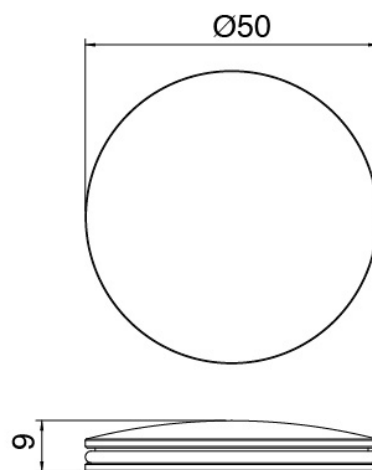

Cod: 3300SO01A00

Antilimescale showerhead -D.220 mm

Concealed part

Cod: 3300B401A01

Concealed shower mixer with diverter and
Handshower - concealed part

Disk handle PA02

Cod: 2700PA02A00

Disk handle for built-in elements

Single-lever mixer with handshower (2700)

Cod: 2700X401AA2

Concealed shower mixer with diverter and Handshower JK21 - Diam. 120mm - external part without flex

Flexible L=150mm

Cod: 3300N504A00

PVC flexible pipe for handshower - Black - L 1,5m