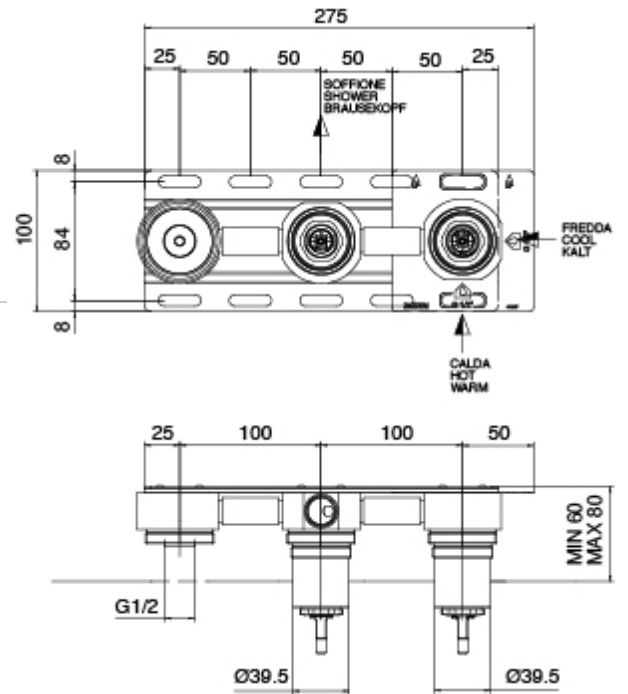

Modern - Shower arm with shower head and hand shower

Codice kit: 2700 DDI-090

Shower arm with shower head, hand shower and built-in mixer – 2 exits

Componenti

Shower arm

Cod: 3300BR01A00

Shower arm

Shower head

Cod: 3300SO01A00

Antilimescale showerhead -D.220 mm

Concealed part

Cod: 3300B401A01

Concealed shower mixer with diverter and
Handshower - concealed part

Disk handle PA02

Cod: 2700PA02A00

Disk handle for built-in elements

Single-lever mixer with handshower (2700)

Cod: 2700X401AA2

Concealed shower mixer with diverter and Handshower JK21 - Diam. 120mm - external part without flex

Flexible L=150mm

Cod: 3300N504A00

PVC flexible pipe for handshower - Black - L 1,5m