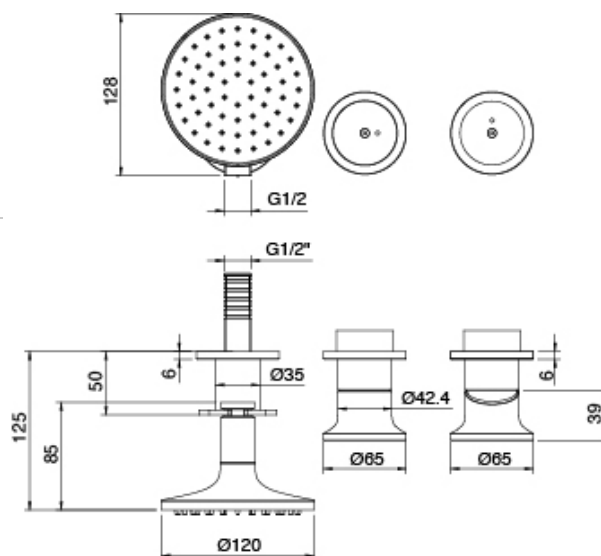

Modern - Shower arm with shower head and hand shower

Codice kit: 2700 DDI-090

Shower arm with shower head, hand shower and built-in mixer – 2 exits

Componenti

Shower arm

Cod: 3300BR01A00

Shower arm

Shower head

Cod: 3300SO01A00

Antilimescale showerhead -D.220 mm

Concealed part

Cod: 3300B401A01

Concealed shower mixer with diverter and
Handshower - concealed part

Disk handle PA02

Cod: 2700PA02A00

Disk handle for built-in elements

Single-lever mixer with handshower (2700)

Cod: 2700X401AA2

Concealed shower mixer with diverter and Handshower JK21 - Diam. 120mm - external part without flex

Flexible L=150mm

Cod: 3300N504A00

PVC flexible pipe for handshower - Black - L 1,5m