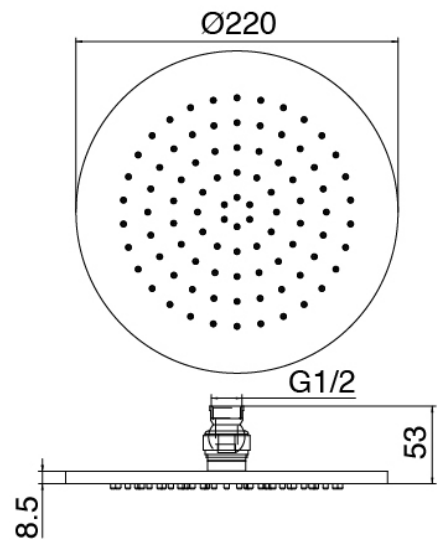

Modern - Shower arm with shower head and hand shower

Codice kit: 2700 DDI-090

Shower arm with shower head, hand shower and built-in mixer – 2 exits

Componenti

Shower arm

Cod: 3300BR01A00

Shower arm

Shower head

Cod: 3300SO01A00

Antilimescale showerhead -D.220 mm

Concealed part

Cod: 3300B401A01

Concealed shower mixer with diverter and
Handshower - concealed part

Disk handle PA02

Cod: 2700PA02A00

Disk handle for built-in elements

Single-lever mixer with handshower (2700)

Cod: 2700X401AA2

Concealed shower mixer with diverter and Handshower JK21 - Diam. 120mm - external part without flex

Flexible L=150mm

Cod: 3300N504A00

PVC flexible pipe for handshower - Black - L 1,5m