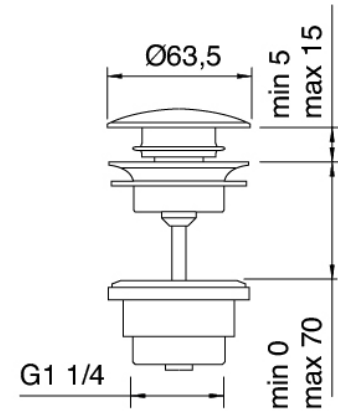

Modern - Washbasin mixer

Codice kit: 4707 MLX-050

Single lever washbasin mixer with plug

Componenti

Single-lever mixer

Cod: 47071120A00

Single lever washbasin mixer with revolving spout D.

40 without drain

Pressure-controlled drain

Cod: 2900K302A00

Pressure control drain

Finiture disponibili:

finiture speciali su richiesta salvo quantitativi minimi di ordine garantiti

chrome finish

CRCR

brushed steel