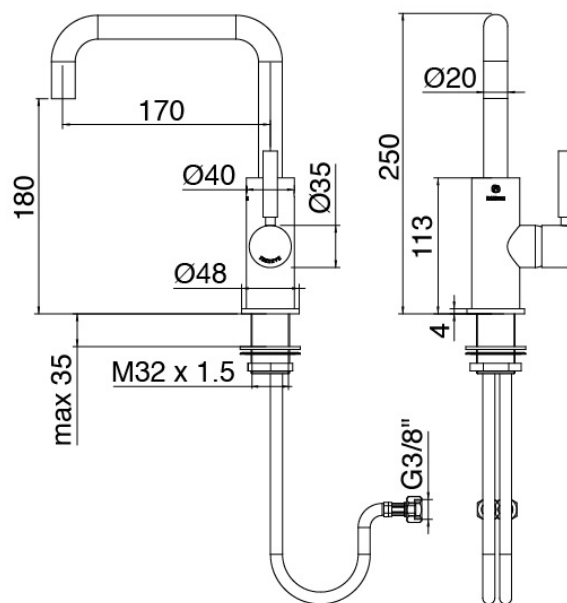

Modern - Washbasin mixer

Codice kit: 4707 MLX-050

Single lever washbasin mixer with plug

Componenti

Single-lever mixer

Cod: 47071120A00

Single lever washbasin mixer with revolving spout D.

40 without drain

Pressure-controlled drain

Cod: 2900K302A00

Pressure control drain

Finiture disponibili:

finiture speciali su richiesta salvo quantitativi minimi di ordine garantiti

chrome finish

CRCR

brushed steel