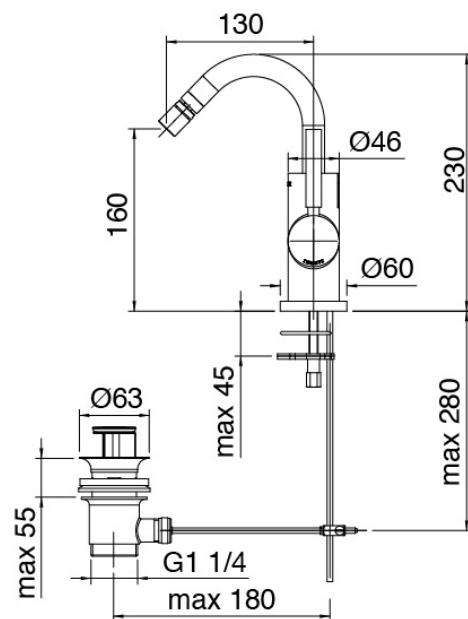

### Modern - Bidet mixer

Codice kit: 4707 MBX-100

Bidet mixer with revolving spout with plug

### Single-lever mixer

Cod: 47071201AL0

Single lever bidet mixer w/round revolving spout

### Pressure-controlled drain

Cod: 2900K302A00

Pressure control drain