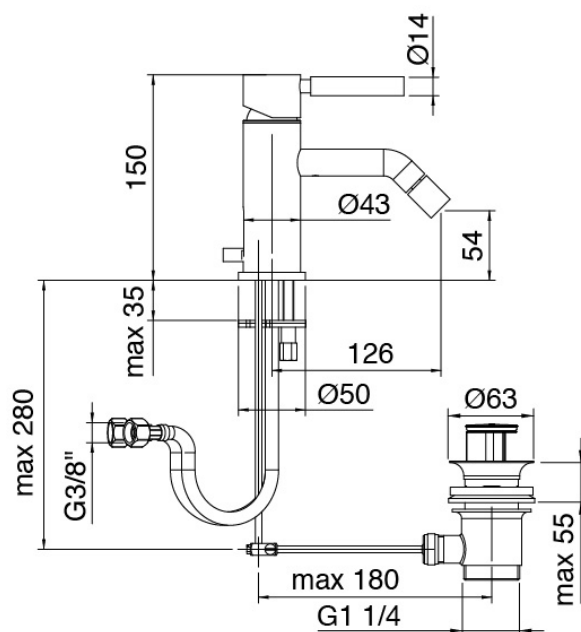

### Modern - Bidet mixer

Codice kit: 4707 MBX-090

Bidet mixer with plug

### Componenti

### Single-lever mixer

Cod: 47071231A00

Single-lever bidet set D. 43 w/automatic drain