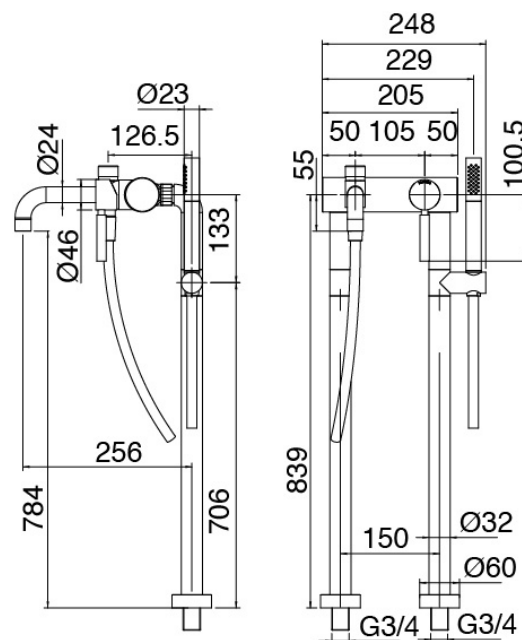

## Modern - Bathtub set on tubes

Codice kit: 4707 GVE-130

Built-in bathtub set with hand shower on tubes - Two exits

## Componenti

### Column-mounted bathtub spout

Cod: 47070450A00

Single lever bathtub mixer