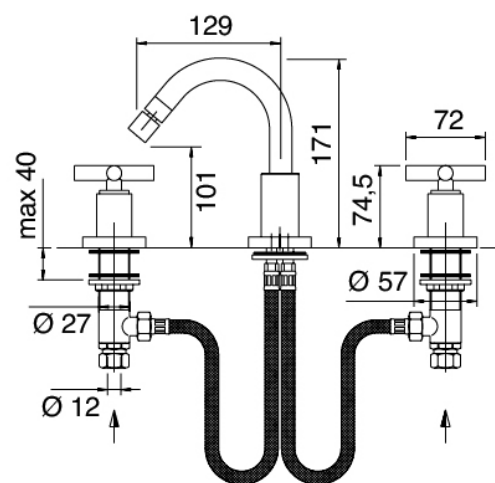

### Modern - Traditional tap bidet

Codice kit: 4701 BBX-090

Traditional bidet 3 hole with revolving spout with drain

### Tap set

Cod: 47010203AL0

3 hole bidet set, round spout