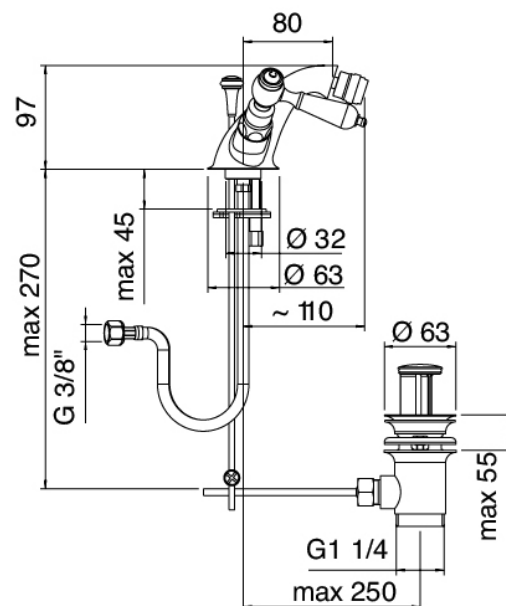

Classic - Traditional tap bidet

Codice kit: 2003 RBX-070

One-hole traditional bidet tap with drain

Componenti

Single-hole mixer

Cod: 20032200A00

Bidet set

Finiture disponibili: