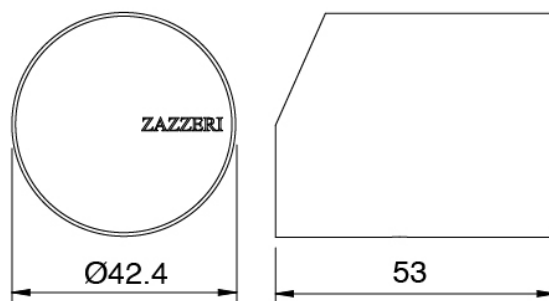

image not found or type unknown https://www.zazzeri.it/de/wp-content/uploads/2017/04/b3daf2_357a4470

Modern - Duschsaeule fuers Outdoor

Codice kit: 3305 CDO-160

Duschsaeule fuers Outdoor

Componenti

Griff

Cod: 3305MA02A00
HANDLE MA02 Griff für UP-Teile