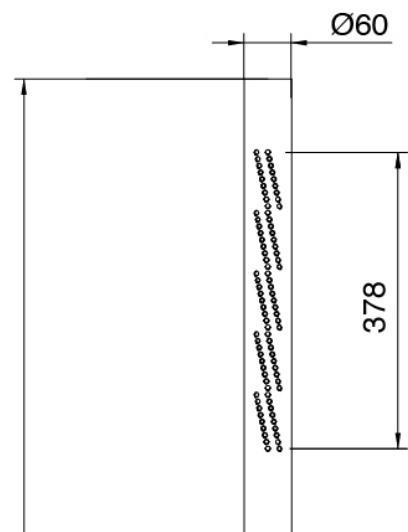

image not found or type unknown https://www.zazzeri.it/de/wp-content/uploads/2017/04/b3daf2_357a4470

Modern - Duschsaeule fuers Outdoor

Codice kit: 3305 CDO-160

Duschsaeule fuers Outdoor

Componenti

Griff

Cod: 3305MA02A00
HANDLE MA02 Griff für UP-Teile